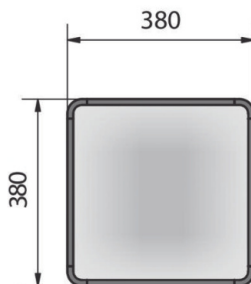

Olaris

Pendelleuchte, feinstruktur gepulvert (RAL), dimmbar und mit Pendelstab eloxiert.

Pendant luminaire, fine powder-coated structure (RAL), dimmable and with pendulum rod anodized.

Olaris O28

Farbe: RAL

Material: Aluminium

dimmbar
bis 800mm Pendelstab

18W 950lm 3.000K IP20 CRI>90

Art.-Nr.: O28-G-3000-RAL

Preis: 380,- €

Olaris O38

Farbe: RAL

Material: Aluminium

dimmbar
bis 800mm Pendelstab

26W 1.440lm 3.000K IP20 CRI>90

Art.-Nr.: O38-G-3000-RAL

Preis: 465,- €

Olaris O48

Farbe: RAL

Material: Aluminium

dimmbar
bis 800mm Pendelstab

34W 1.890lm 3.000K IP20 CRI>90

Art.-Nr.: O48-G-3000-RAL

Preis: 665,- €