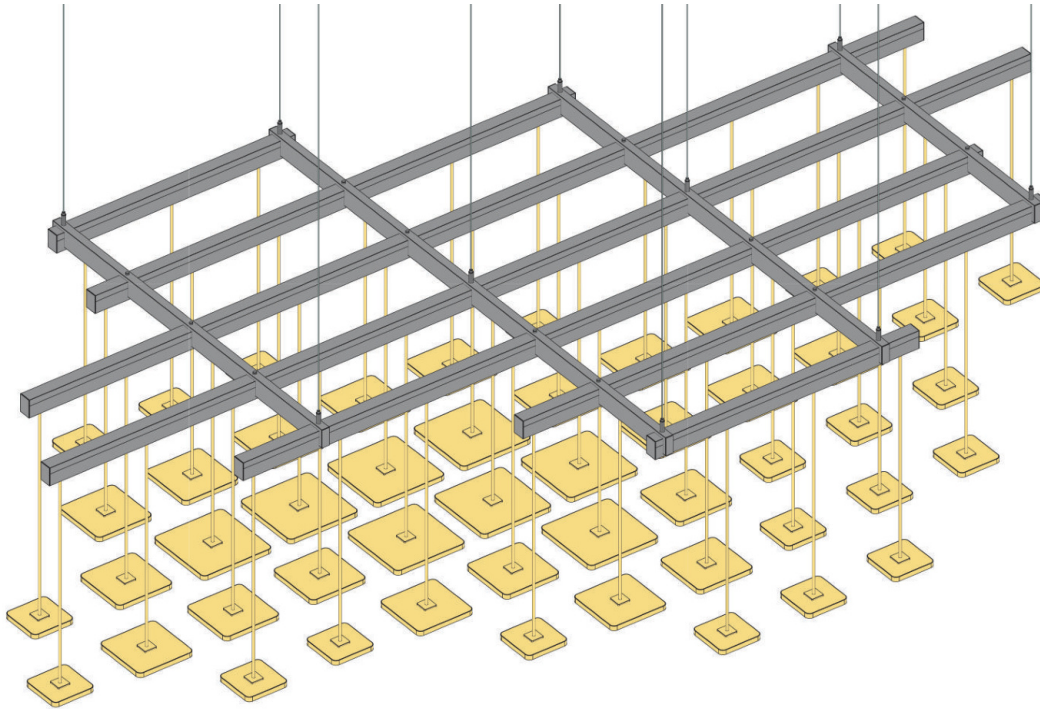

The modules of the Olaris allow you to create your own individual sculpture lights. By varying the three different standard sizes and the pendant lengths, architects, lighting planners, designers and other designers can develop creatively.

Suspension construction, fine powder-coated structure (RAL), individually adapted to light sculpture and ceiling.

Olaris - Abhängekonstruktion (Beispiel)

Farbe: RAL

Material: Aluminium

Abmessungen ca. 6800 x 3700mm