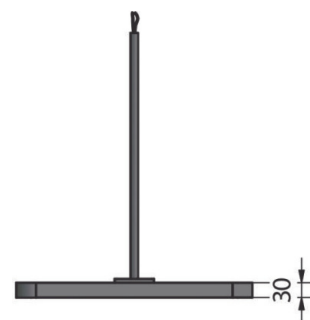

Olaris

Pendelleuchte, feinstruktur gepulvert (RAL), dimmbar und mit Pendelstab eloxiert.

Pendant luminaire, fine powder-coated structure (RAL), dimmable and with pendulum rod anodized.

Olaris O28

Farbe: RAL

Material: Aluminium

dimmbar
bis 800mm Pendelstab

18W 950lm 3.000K IP20 CRI>90

Art.-Nr.: O28-G-3000-RAL

Preis: 380,- €

Olaris O38

Farbe: RAL

Material: Aluminium

dimmbar
bis 800mm Pendelstab

26W 1.440lm 3.000K IP20 CRI>90

Art.-Nr.: O38-G-3000-RAL

Preis: 465,- €

Olaris O48

Farbe: RAL

Material: Aluminium

dimmbar
bis 800mm Pendelstab

34W 1.890lm 3.000K IP20 CRI>90

Art.-Nr.: O48-G-3000-RAL

Preis: 665,- €