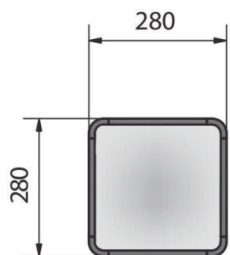

Olaris

Pendelleuchte, feinstruktur gepulvert (RAL), dimmbar und mit Pendelstab eloxiert.

Pendant luminaire, fine powder-coated structure (RAL), dimmable and with pendulum rod anodized.

Olaris O28

Farbe: RAL

Material: Aluminium

dimmbar
bis 800mm Pendelstab

18W 950lm 3.000K IP20 CRI>90

Art.-Nr.: O28-G-3000-RAL

Preis: 380,- €

Olaris O38

Farbe: RAL

Material: Aluminium

dimmbar
bis 800mm Pendelstab

26W 1.440lm 3.000K IP20 CRI>90

Art.-Nr.: O38-G-3000-RAL

Preis: 465,- €

Olaris O48

Farbe: RAL

Material: Aluminium

dimmbar
bis 800mm Pendelstab

34W 1.890lm 3.000K IP20 CRI>90

Art.-Nr.: O48-G-3000-RAL

Preis: 665,- €