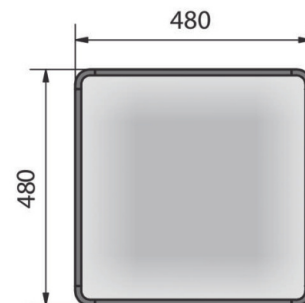

Olaris

Pendelleuchte, feinstruktur gepulvert (RAL), dimmbar und mit Pendelstab eloxiert.

Pendant luminaire, fine powder-coated structure (RAL), dimmable and with pendulum rod anodized.

Olaris O28

Farbe: RAL

Material: Aluminium

dimmbar
bis 800mm Pendelstab

18W 950lm 3.000K IP20 CRI>90

Art.-Nr.: O28-G-3000-RAL

Preis: 380,- €

Olaris O38

Farbe: RAL

Material: Aluminium

dimmbar
bis 800mm Pendelstab

26W 1.440lm 3.000K IP20 CRI>90

Art.-Nr.: O38-G-3000-RAL

Preis: 465,- €

Olaris O48

Farbe: RAL

Material: Aluminium

dimmbar
bis 800mm Pendelstab

34W 1.890lm 3.000K IP20 CRI>90

Art.-Nr.: O48-G-3000-RAL

Preis: 665,- €