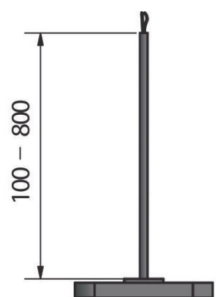

Olaris

Pendelleuchte, feinstruktur gepulvert (RAL), dimmbar und mit Pendelstab eloxiert.

Pendant luminaire, fine powder-coated structure (RAL), dimmable and with pendulum rod anodized.

Olaris O28

Farbe: RAL

Material: Aluminium

dimmbar
bis 800mm Pendelstab

18W 950lm 3.000K IP20 CRI>90

Art.-Nr.: O28-G-3000-RAL

Preis: 380,- €

Olaris O38

Farbe: RAL

Material: Aluminium

dimmbar
bis 800mm Pendelstab

26W 1.440lm 3.000K IP20 CRI>90

Art.-Nr.: O38-G-3000-RAL

Preis: 465,- €

Olaris O48

Farbe: RAL

Material: Aluminium

dimmbar
bis 800mm Pendelstab

34W 1.890lm 3.000K IP20 CRI>90

Art.-Nr.: O48-G-3000-RAL

Preis: 665,- €